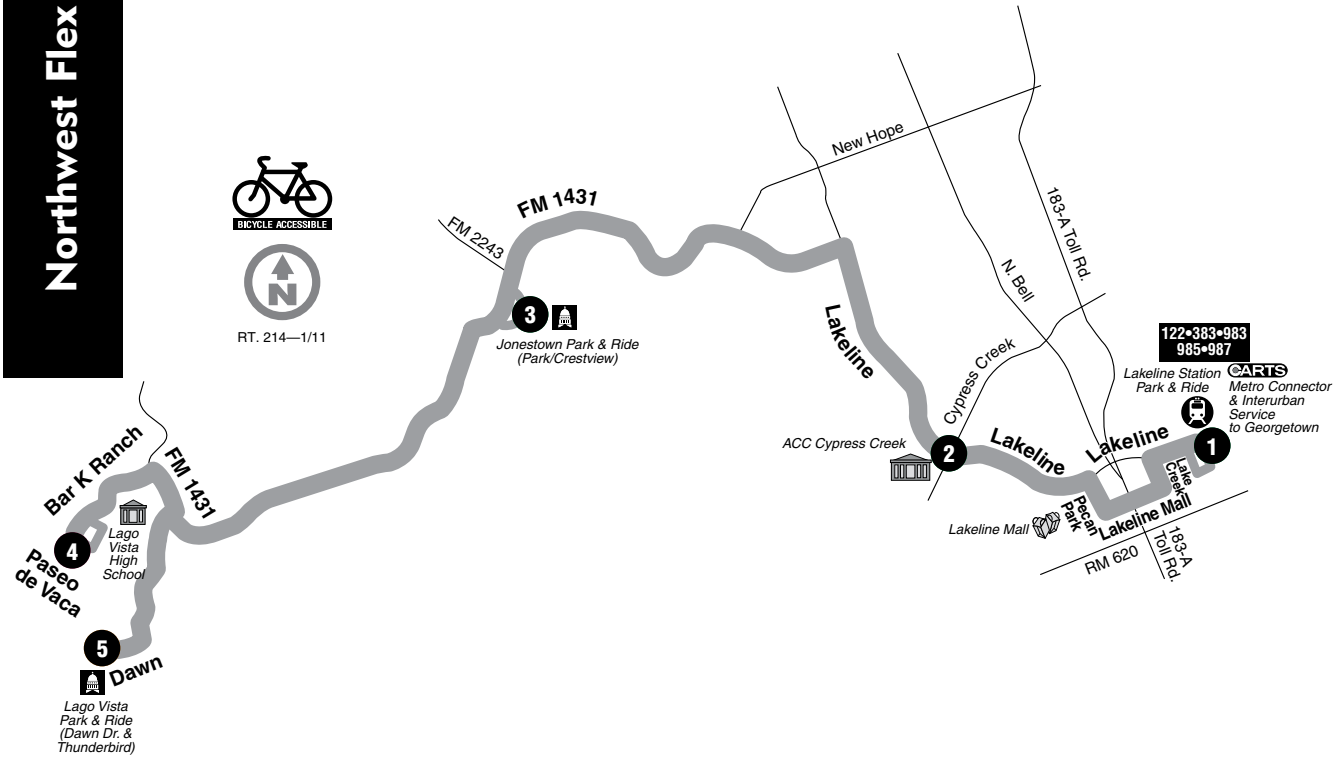

214

See route 1L/1M for map legend.

Northwest Flex

DESTINATIONS

- Lago Vista Park & Ride
- Lago Vista High School
- Jonestown Park & Ride
- ACC Cypress Creek
- Lakeline Mall
- Lakeline Station Park & Ride

Notes:
Regular Capital Metro fares apply between Lago Vista and Lakeline. Continuing service to/from Georgetown is provided by CARTS at an additional cost. Visit ridecarts.com for more information.

214 WEEKDAYS / EASTBOUND 214 WEEKDAYS / WESTBOUND

5 Thunderbird at Dawn	4 Paseo de Vaca at Crossflow	3 Jonestown Park & Ride	2 ACC Cypress Creek	1 Lakeline Station Park & Ride To Route/Garage	1 Lakeline Station Park & Ride	2 ACC Cypress Creek	3 Jonestown Park & Ride	4 Paseo de Vaca at Crossflow	5 Thunderbird at Dawn To Route/Garage
5:09	—	5:22	5:45	5:55	6:05	6:13	6:31	6:43	6:55
5:54	—	6:07	6:30	6:40	6:50	6:58	7:16	7:28	7:40
7:04	—	7:17	7:40	7:50	8:00	8:08	8:26	8:38	8:50
7:49	—	8:02	8:25	8:35	8:40	8:48	9:06	9:18	9:30
8:54	—	9:06	9:27	9:36	9:40	9:48	10:06	10:18	10:30
9:34	—	9:46	10:07	10:16	10:30	10:38	10:56	11:08	11:20
10:34	—	10:46	11:07	11:16	11:25	11:33	11:51	12:03	12:15
11:29	—	11:41	12:02	12:11	12:16	12:24	12:42	12:54	1:06
12:29	—	12:41	1:02	1:11	1:20	1:28	1:46	—	1:58
1:14	1:25	1:39	2:02	2:11	2:15	2:26	2:49	—	3:02
2:08	2:19	2:33	2:56	3:05	3:10	3:21	3:44	—	3:57
3:06	3:17	3:31	3:54	4:03	4:10	4:21	4:44	—	4:57
4:10	4:21	4:35	4:58	5:07	5:12	5:23	5:46	—	5:59
5:10	5:21	5:35	5:58	6:07	6:22	6:33	6:56	—	7:09
6:10	6:21	6:35	6:58	7:07	7:25	7:33	7:51	8:03	8:15 G
7:15	7:26	7:40	8:01	8:10	8:15	8:23	8:41	8:53	9:05 G